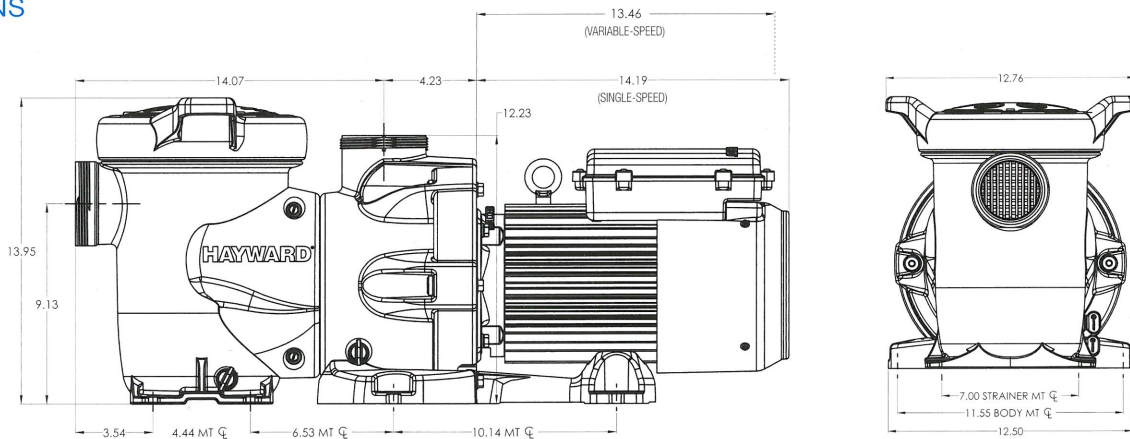

PERFORMANCE DATA

HCP 3000 Series Curves 60Hz (single and three phase models)

HCP3020VSP Performance Data

PUMP OUTPUT (GPM) VS. TOTAL RESISTANCE TO FLOW (PER FT OF HEAD)

| Part Number | HP | Flow Rate (GPM) | | | | | |
|---------------------|-----|-----------------|-----|-----|-----|-----|-----|
| | | 40 | 50 | 60 | 70 | 80 | 90 |
| HCP30201 / HCP30203 | 2.0 | 165 | 150 | 135 | 115 | 80 | — |
| HCP30301 / HCP30303 | 3.0 | 200 | 185 | 160 | 140 | 100 | — |
| HCP30501 / HCP30503 | 5.0 | 230 | 215 | 195 | 165 | 140 | 110 |
| HCP30703 | 7.0 | 335 | 310 | 280 | 260 | 225 | 185 |

DIMENSIONS

Hayward Commercial

10101 Molecular Dr. | Suite 200 | Rockville, MD 20850
Visit us at: www.haywardcommercialpool.com

Hayward Commercial is ready to jump in:
1.800.657.2287. Our toll-free line will put you in direct contact with an experienced, technical, commercial products specialist. We're here to serve you.