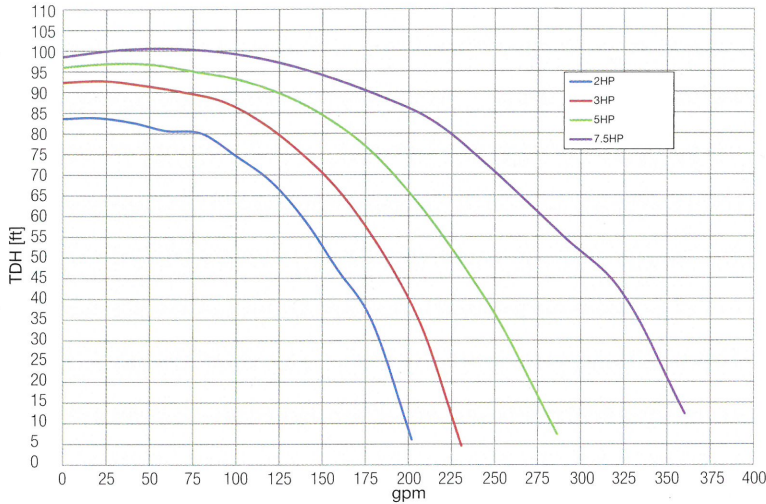

Chemical-resistant Viton seal

The digital control interface can be rotated on the pump or detached and wall-mounted for convenient access and viewing.

Variable-Speed Model

TECHNICAL SPECIFICATIONS

| Part Number | Rated Horsepower | Voltage | Rated Current (Amps) | Carton Quantity | Carton Weight (lbs.) |
|-------------|------------------|--|----------------------|-----------------|----------------------|
| HCP3020VSP | 2.7 | 230V Single Phase, Variable Speed | 10.9 | 1 | 64 |
| HCP30201 | 2.0 | 208-230V Single Phase, Single Speed | 8.7-7.9 | 1 | 90 |
| HCP30301 | 3.0 | 208-230V Single Phase, Single Speed | 11.7-11.5 | 1 | 95 |
| HCP30501 | 5.0 | 208-230V Single Phase, Single Speed | 21.0-20.0 | 1 | 100 |
| HCP30203 | 2.0 | 208-230/460V Three Phase, Single Speed | 7.8-7.6/3.8 | 1 | 90 |
| HCP30303 | 3.0 | 208-230/460V Three Phase, Single Speed | 9.2-9.0/4.5 | 1 | 95 |
| HCP30503 | 5.0 | 208-230/460V Three Phase, Single Speed | 13.6-13.2/6.6 | 1 | 100 |
| HCP30703 | 7.0 | 230/460V Three Phase, Single Speed | 17.2-8.6 | 1 | 105 |

PERFORMANCE DATA

HCP 3000 Series Curves 60Hz (single and three phase models)

HCP3020VSP Performance Data

PUMP OUTPUT (GPM) VS. TOTAL RESISTANCE TO FLOW (PER FT OF HEAD)

| Part Number | HP | Flow Rate (GPM) | | | | | |
|---------------------|-----|-----------------|-----|-----|-----|-----|-----|
| | | 40 | 50 | 60 | 70 | 80 | 90 |
| HCP30201 / HCP30203 | 2.0 | 165 | 150 | 135 | 115 | 80 | — |
| HCP30301 / HCP30303 | 3.0 | 200 | 185 | 160 | 140 | 100 | — |
| HCP30501 / HCP30503 | 5.0 | 230 | 215 | 195 | 165 | 140 | 110 |
| HCP30703 | 7.0 | 335 | 310 | 280 | 260 | 225 | 185 |