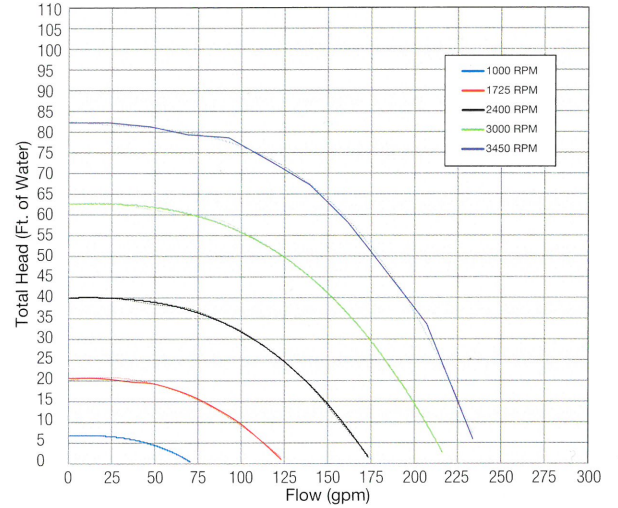

Chemical-resistant Viton seal

The digital control interface can be rotated on the pump or detached and wall-mounted for convenient access and viewing.

Variable-Speed Model

TECHNICAL SPECIFICATIONS

| Part Number | Rated Horsepower | Voltage | Rated Current (Amps) | Carton Quantity | Carton Weight (lbs.) |
|-------------|------------------|--|----------------------|-----------------|----------------------|
| HCP3020VSP | 2.7 | 230V Single Phase, Variable Speed | 10.9 | 1 | 64 |
| HCP30201 | 2.0 | 208-230V Single Phase, Single Speed | 8.7-7.9 | 1 | 90 |
| HCP30301 | 3.0 | 208-230V Single Phase, Single Speed | 11.7-11.5 | 1 | 95 |
| HCP30501 | 5.0 | 208-230V Single Phase, Single Speed | 21.0-20.0 | 1 | 100 |
| HCP30203 | 2.0 | 208-230/460V Three Phase, Single Speed | 7.8-7.6/3.8 | 1 | 90 |
| HCP30303 | 3.0 | 208-230/460V Three Phase, Single Speed | 9.2-9.0/4.5 | 1 | 95 |
| HCP30503 | 5.0 | 208-230/460V Three Phase, Single Speed | 13.6-13.2/6.6 | 1 | 100 |
| HCP30703 | 7.0 | 230/460V Three Phase, Single Speed | 17.2-8.6 | 1 | 105 |

PERFORMANCE DATA

HCP 3000 Series Curves 60Hz (single and three phase models)

HCP3020VSP Performance Data

PUMP OUTPUT (GPM) VS. TOTAL RESISTANCE TO FLOW (PER FT OF HEAD)

| Part Number | HP | Flow Rate (GPM) | | | | | |
|---------------------|-----|-----------------|-----|-----|-----|-----|-----|
| | | 40 | 50 | 60 | 70 | 80 | 90 |
| HCP30201 / HCP30203 | 2.0 | 165 | 150 | 135 | 115 | 80 | — |
| HCP30301 / HCP30303 | 3.0 | 200 | 185 | 160 | 140 | 100 | — |
| HCP30501 / HCP30503 | 5.0 | 230 | 215 | 195 | 165 | 140 | 110 |
| HCP30703 | 7.0 | 335 | 310 | 280 | 260 | 225 | 185 |