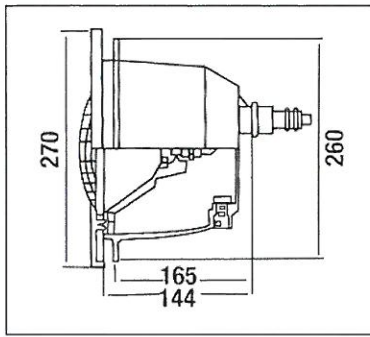

LIGHTING

3478 Concrete Pool Model

3481 Liner Pool Model

The European design 300W/12 Volt Euro Light is available for concrete, tile or vinyl in-ground pools and features an ABS face ring. The light with niche includes 900mm of flexible electrical conduit with 3/4" threaded ends. The Euro Light has a 6mm<sup>2</sup> x 2.3m electrical cable and a PAR56 screw terminal lamp.

The ABS Deck Mounted Junction Box features one bottom and two side tapped junction points that are compatible with the Hayward Euro Light conduit for installation convenience. The push-in cover has an o-ring seal to keep out dust and water. The electrical connection and cord seal are included.