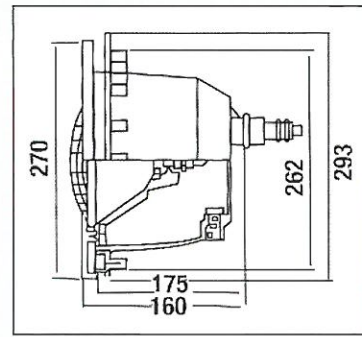

LIGHTING

3478 Concrete Pool Model

3481 Liner Pool Model

The European design 300W/12 Volt Euro Light is available for concrete, tile or vinyl in-ground pools and features an ABS face ring. The light with niche includes 900mm of flexible electrical conduit with 3/4" threaded ends. The Euro Light has a 6mm<sup>2</sup> x 2.3m electrical cable and a PAR56 screw terminal lamp.

The ABS Deck Mounted Junction Box features one bottom and two side tapped junction points that are compatible with the Hayward Euro Light conduit for installation convenience. The push-in cover has an o-ring seal to keep out dust and water. The electrical connection and cord seal are included.